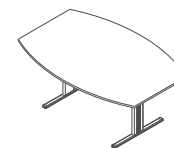

The line concept allows a huge versatility in the arrangement of the working places that multiply to fit it. The care about the wire crossing allows a greater functionality as far as desks are concerned.

MESA DE REUNIÃO

TABLE DE RÉUNION/MEETING TABLES

RECTÂNGULAR

1800x900x750
2000x1000x750
2200x1200x750
2400x1200x750

SEMI-OVAIS

1800x900x750
2000x1000x750
2400x1200x750

OVAIS

1800x900x750
2000x1000x750
2400x1200x750