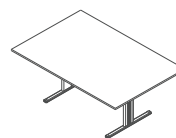

The line concept allows a huge versatility in the arrangement of the working places that multiply to fit it. The care about the wire crossing allows a greater functionality as far as desks are concerned.

MESA DE REUNIÃO

TABLE DE RÉUNION/MEETING TABLES

RECTÂNGULAR

1800x900x750
2000x1000x750
2200x1200x750
2400x1200x750

SEMI-OVAIS

1800x900x750
2000x1000x750
2400x1200x750

OVAIS

1800x900x750
2000x1000x750
2400x1200x750