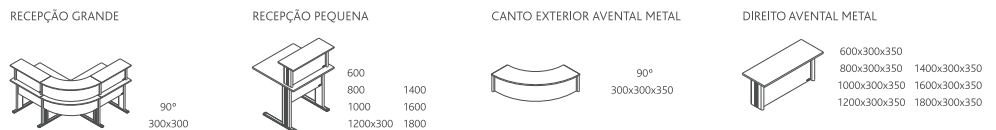

BALCÃO / BALCONS / BALCONYS