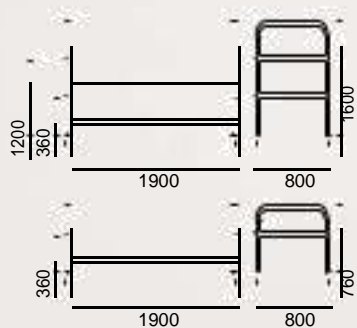

Ref. 273
Cama
Bed
Tubo / Tube: Ø38

Ref. 272
Beliche
Bunk
Tubo / Tube: Ø38

Ref. 275
Cama
Bed
Tubo / Tube: Ø38

Ref. 274
Beliche
Bunk
Tubo / Tube: Ø38

Ref. 273

Ref. 275