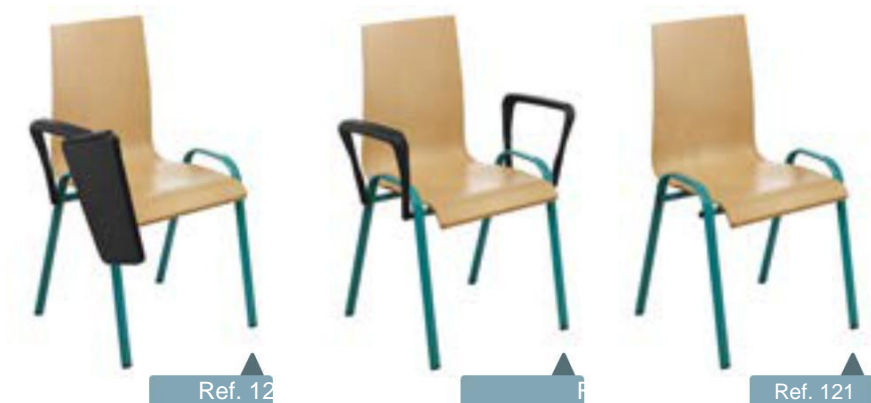

Ref. 121

Ref. 121