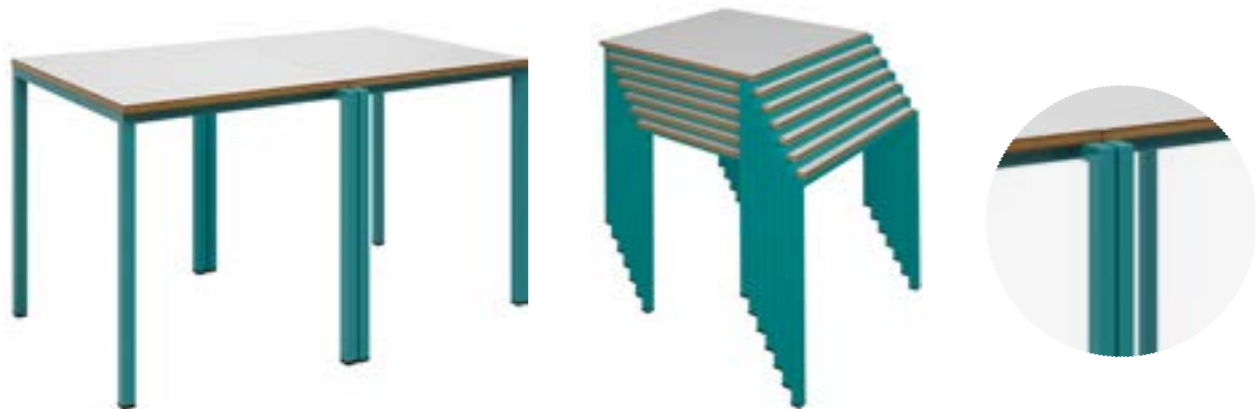

Ref. 773

Ref. 696

Ref. 696
 Cadeira adulto empilhável
 Assento curvo na frente
*Stackable adult chair
 Curved seat in front*
 Tubo de aço / Steel tube: Ø22
 Costa / Back: 385x170
 Assento / Seat: 350x345
 Altura / Height: 410-450