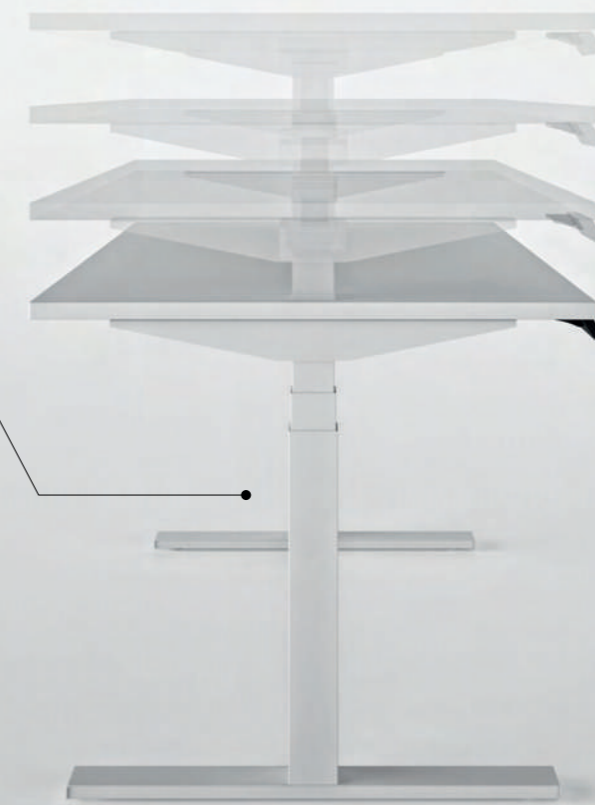

Technical Parameter:

- Altura Minima - 620mm
- Altura Maxima - 1270mm
- Capacidade Carga - 800N
- Velocidade - 35mm/s
- Ruído - <50 dB

- Altura Minima - 620mm
- Altura Maxima - 1270mm
- Capacidad Carga - 800N
- Velocidad - 35mm/s
- Ruído - <50 dB

- Altura Minima - 620mm
- Altura Maxima - 1270mm
- Capacidade Carga - 800N
- Velocidade - 35mm/s
- Ruído - <50 dB

- Lowest Position - 620mm
- Highest Position - 1270mm
- Load Capacity - 800N
- Speed - 35mm/s
- Noise - <50 dB